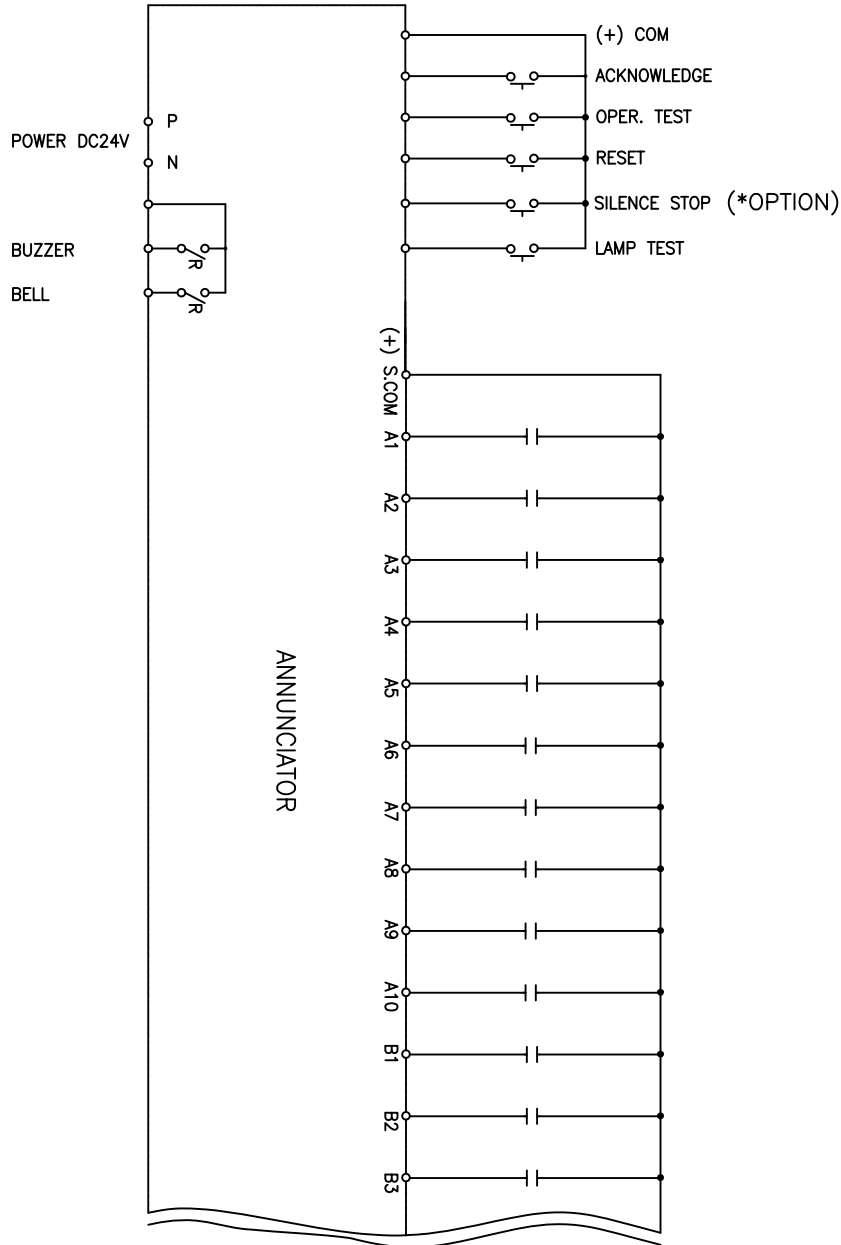

ANNUNCIATOR

OPTION

1. COMMON TROUBLE ALARM

2. RELAY OUTPUT